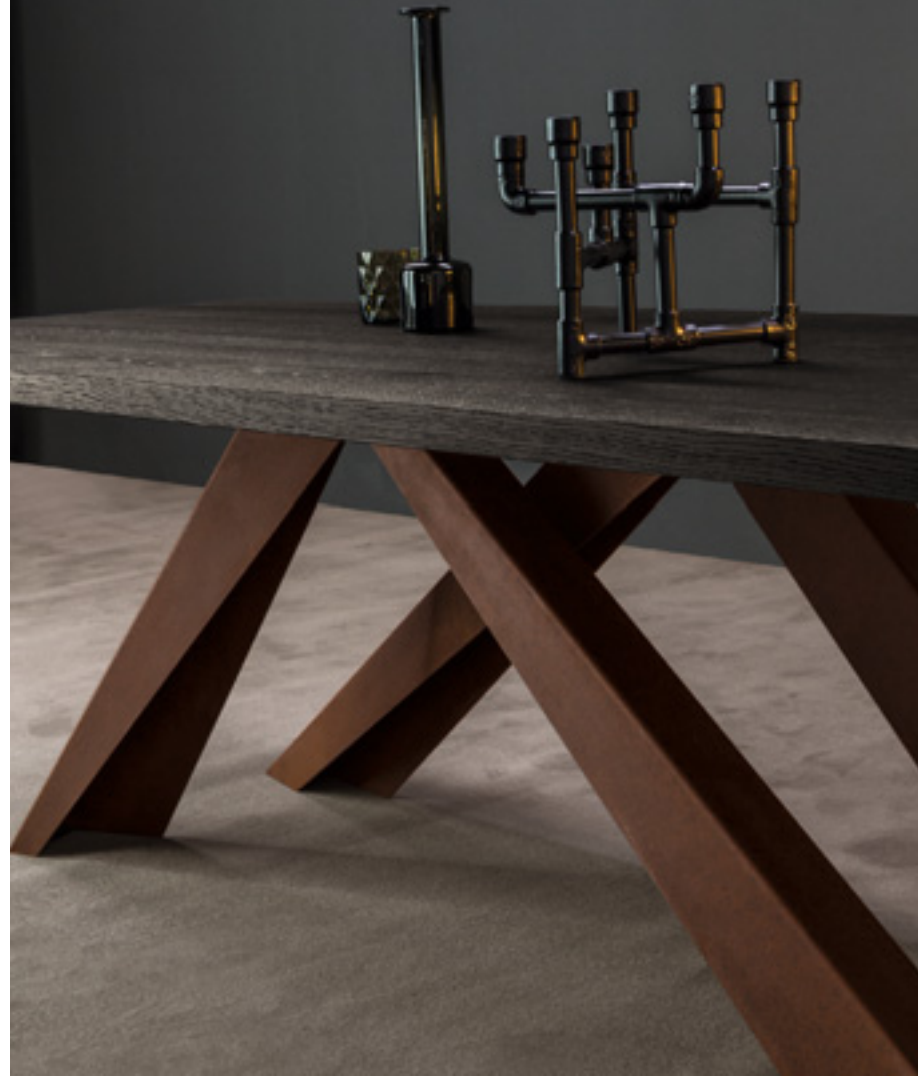

Red Dot Design Award: best of the best 2013
Good Design Award 2012

Sedie / Chairs **Rest, Rest up, Rest hi**
design Dondoli e Pocci

Sedia / Chair **Venere**
Bartoli Design

Tavolo / Table **Big Table**
design Alain Gilles